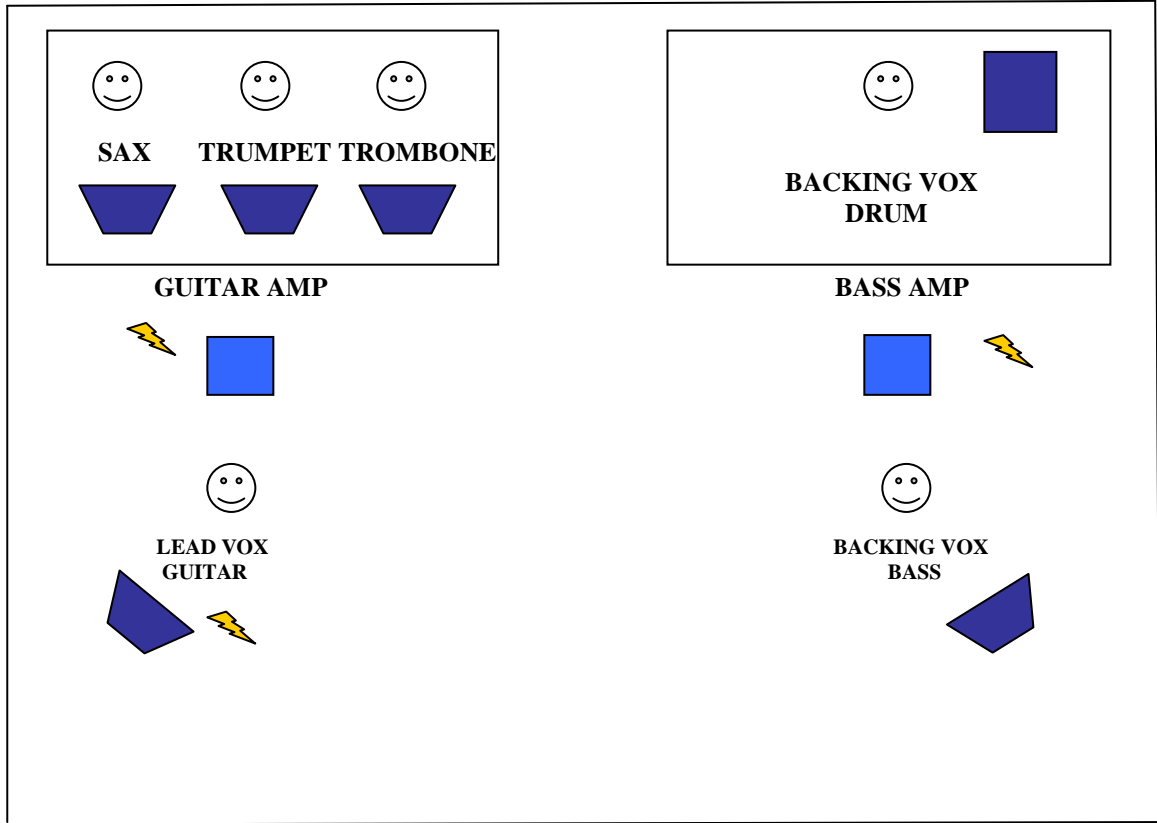

CHANNEL_LIST "THE FRANCO FUNKY & QUINTO BRASS":

Ch.	Strumento	Microfono	Processore
1	Bass drum	AKG D112	Gate 1 / Compressor 1
2	Snare	Shure SM57	Gate 2 / Compressor 2
3	Charleston	AKG C1000	
4	Tom 1	Shure SM57	Gate 3
5	Tom 2	Shure SM57	Gate 4
6	Floor Tom	Shure SM57	Gate 5
7	Over Head L	AKG C1000	
8	Over Head R	AKG C1000	
9	Bass	D.I. (from amp)	
10	Electric Guitar	Shure SM57	
11	Sax	Shure SM57	Compressor 3
12	Trumpet	Shure SM57	Compressor 4
13	Trombone	Shure SM57	Compressor 5
14	Lead Vox	Shure SM58	Compressor 6
15	Backing Vox	Shure SM58	Compressor 7
16	Backing Vox	Shure SM58	Compressor 8
17	Spare Vox	Shure SM58	Compressor 9
18	Plate Reverb_L		
19	Plate Reverb_R		
20	Hall Reverb_L		
21	Hall Reverb_R		

BACKLINE:

1_Drum set professionale in buone condizioni composto da:

- n° 1 cassa 18"
- n° 1 rullante 14" x 5" o 5,5"
- n° 1 tom 12" o 13"
- n° 1 timpano 16"
- n° 3 aste a giraffa
- n° 1 supporto rullante
- n° 1 supporto charleston
- n° 1 sgabello

2_Pedana batteria 3 x 2 x 0,50 mt

3_Pedana sezione fiati 4 x 2 x 0,50 mt

STAGE PLAN "THE FRANCO FUNKY & QUINTO BRASS"

Responsabile tecnico: Vincenzo Pertosa cell. 329-5480283
e-mail thefrancofunkymusic@gmail.com