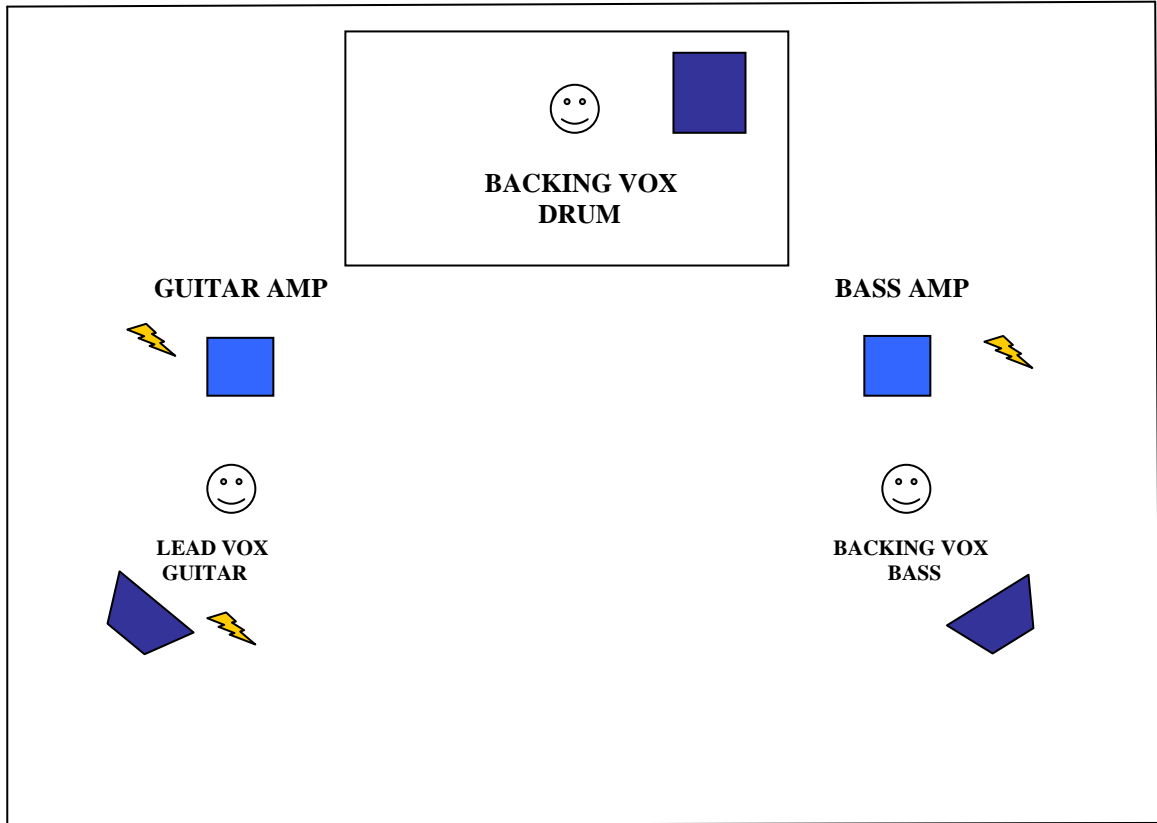

CHANNEL_LIST "THE FRANCO FUNKY":

Ch.	Strumento	Microfono	Processore
1	Bass drum	AKG D112	Gate 1 / Compressor 1
2	Snare drum	Shure SM57	Gate 2 / Compressor 2
3	Charleston	AKG C1000	
4	Tom 1	Shure SM57	Gate 3
5	Tom 2	Shure SM57	Gate 4
6	Floor Tom	Shure SM57	Gate 5
7	Over Head L	AKG C1000	
8	Over Head R	AKG C1000	
9	Bass	D.I. (from amp)	
10	Electric Guitar	Shure SM57	
11	Lead Vox	Shure SM58	Compressor 3
12	Backing Vox	Shure SM58	Compressor 4
13	Backing Vox	Shure SM58	Compressor 5
14	Spare Vox	Shure SM58	Compressor 6
15	Plate Reverb_L		
16	Plate Reverb_R		
17	Hall Reverb_L		
18	Hall Reverb_R		

BACKLINE:

1_Drum set professionale in buone condizioni composto da:

- n° 1 cassa 18"
- n° 1 rullante 14" x 5" o 5,5"
- n° 1 tom 12" o 13"
- n° 1 timpano 16"
- n° 3 aste a giraffa
- n° 1 supporto rullante
- n° 1 supporto charleston
- n° 1 sgabello

2_Pedana batteria 3 x 2 x 0,50 mt

STAGE_PLAN "THE FRANCO FUNKY"

Responsabile tecnico: Vincenzo Pertosa cell. 329-5480283
e-mail thefrancofunkymusic@gmail.com